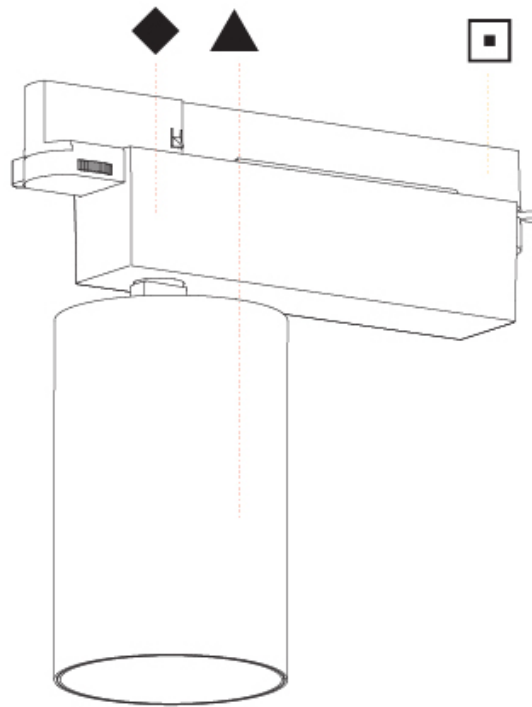

CENTRIQ 95 TRACK

A3T013-

PROJECT _____

TYPE _____

SPECIFIER _____

QUANTITY _____

DATE _____